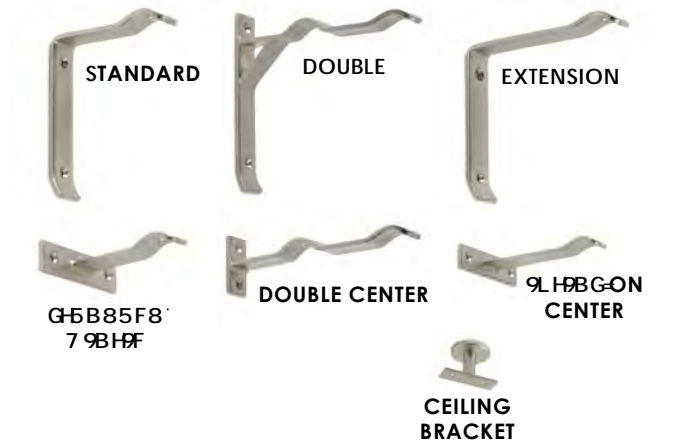

SMOKE
01

TRAVERSE

1.5 inch

Two-Segment Rod Sets have a center splice with low profile screws

- Single & Double Rod Sets
- Center & One-Way Draw
- Standard & Ripplefold
- Micro Ball Bearing Carriers
- Corner & Bay Rod Sets
- Rods Up To 188"

DOUBLE ROD SET
1.5 inch back rod
Simple End Cap
included on back rod

ADJUSTABLE
ELBOW
CONNECTOR
For Corner
and Bay
Windows

* Rod Set shown in
Smoke Finish

- Single & Double Rod Sets
- Corner & Bay Rod Sets
- Magnetic Brackets
- Long Lengths Available

ELBOW
CONNECTOR

BAYS & CORNERS

We can calculate your rod lengths for all your bay and corner windows

PLEASE SEE THE MEASURING GUIDE

DOUBLE ROD SET
1" back rod
End Cap Finial
included on back rod

RINGS

2 inch

2 inch
C-Ring

BRACKETS

For Motorized & Traverse

For Rings

TIE BACKS

* BRACKETS & TIE BACKS shown in Nickel Finish