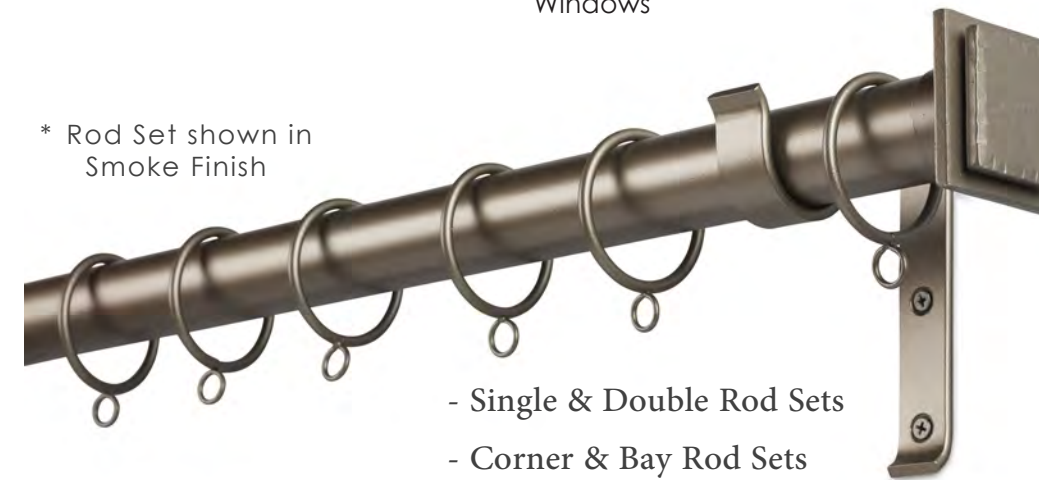

MOTORIZED

1.5 inch

Rod Sets are custom made, assembled & shipped ready to install

ONE-WAY DRAW

- Single & Double Rod Sets
- Center & One-Way Draw
- Automatic Limit Position
- Soft Opening & Closing
- Whisper Quiet
- Rod Sets Up To 188"
- Optional WiFi Module for Control with Alexa, Siri, Google Assistant & Smart Phone

REMOTES

Dual-Channel Dual-Channel Wireless Wall Switch

15-Channel Remote & 15-Channel Wireless Wall Switch available

RUSTICA
14

OIL RUBBED
BRONZE
31

New!
NICKEL
16

BLACK
03

New!

SMOKE
01

TRAVERSE

1.5 inch

Two-Segment Rod Sets have a center splice with low profile screws

- Single & Double Rod Sets
- Center & One-Way Draw
- Standard & Ripplefold
- Micro Ball Bearing Carriers
- Corner & Bay Rod Sets
- Rods Up To 188"

DOUBLE ROD SET
1.5 inch back rod
Simple End Cap
included on back rod

ADJUSTABLE
ELBOW
CONNECTOR
For Corner
and Bay
Windows

* Rod Set shown in
Smoke Finish

- Single & Double Rod Sets
- Corner & Bay Rod Sets
- Magnetic Brackets
- Long Lengths Available