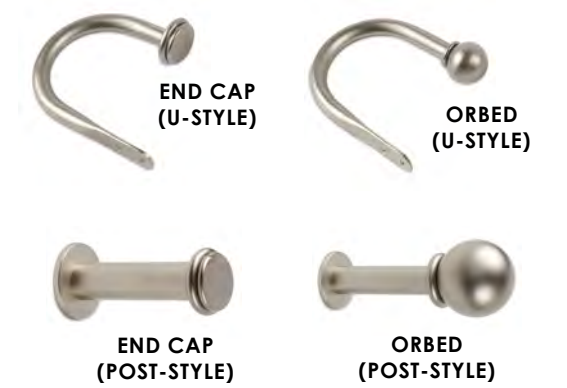

REMOTES

Dual-Channel Dual-Channel Wireless Wall Switch

15-Channel Remote & 15-Channel Wireless Wall Switch available

RUSTICA
14

OIL RUBBED
BRONZE
31

New!
NICKEL
16

BLACK
03

New!

DOUBLE ROD SET
1.5 inch back rod
Simple End Cap
included on back rod

ADJUSTABLE
ELBOW
CONNECTOR
For Corner
and Bay
Windows

* Rod Set shown in
Smoke Finish

- Single & Double Rod Sets
- Corner & Bay Rod Sets
- Magnetic Brackets
- Long Lengths Available

ELBOW
CONNECTOR

BAYS & CORNERS

We can calculate your rod lengths for all your bay and corner windows

PLEASE SEE THE MEASURING GUIDE

DOUBLE ROD SET
1" back rod
End Cap Finial
included on back rod

RINGS

2 inch

2 inch
C-Ring

BRACKETS

For Motorized & Traverse

For Rings

TIE BACKS

* BRACKETS & TIE BACKS shown in Nickel Finish