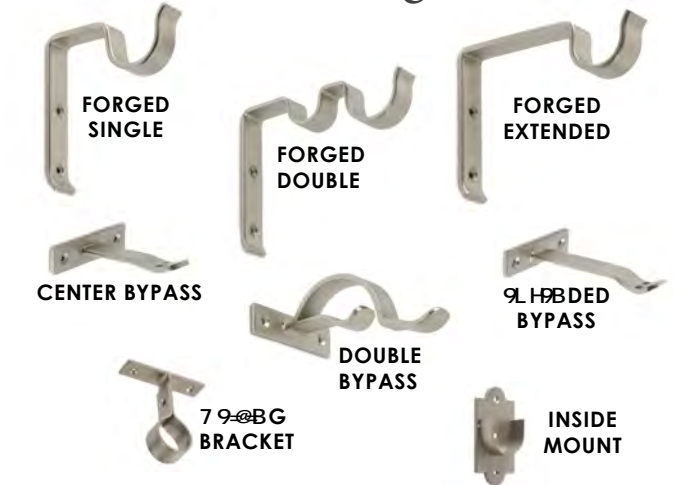

SMOKE
01

TRAVERSE

1.5 inch

Two-Segment Rod Sets have a center splice with low profile screws

- Single & Double Rod Sets
- Center & One-Way Draw
- Standard & Ripplefold
- Micro Ball Bearing Carriers
- Corner & Bay Rod Sets
- Rods Up To 188"

DOUBLE ROD SET
1.5 inch back rod
Simple End Cap
included on back rod

ADJUSTABLE
ELBOW
CONNECTOR
For Corner
and Bay
Windows

* Rod Set shown in
Smoke Finish

- Single & Double Rod Sets
- Corner & Bay Rod Sets
- Magnetic Brackets
- Long Lengths Available

ELBOW
CONNECTOR

BAYS & CORNERS

We can calculate your rod lengths for all your bay and corner windows

PLEASE SEE THE MEASURING GUIDE

DOUBLE ROD SET
1" back rod
End Cap Finial
included on back rod

RINGS

2 inch

2 inch
C-Ring

BRACKETS

For Motorized & Traverse

For Rings

TIE BACKS

* BRACKETS & TIE BACKS shown in Nickel Finish